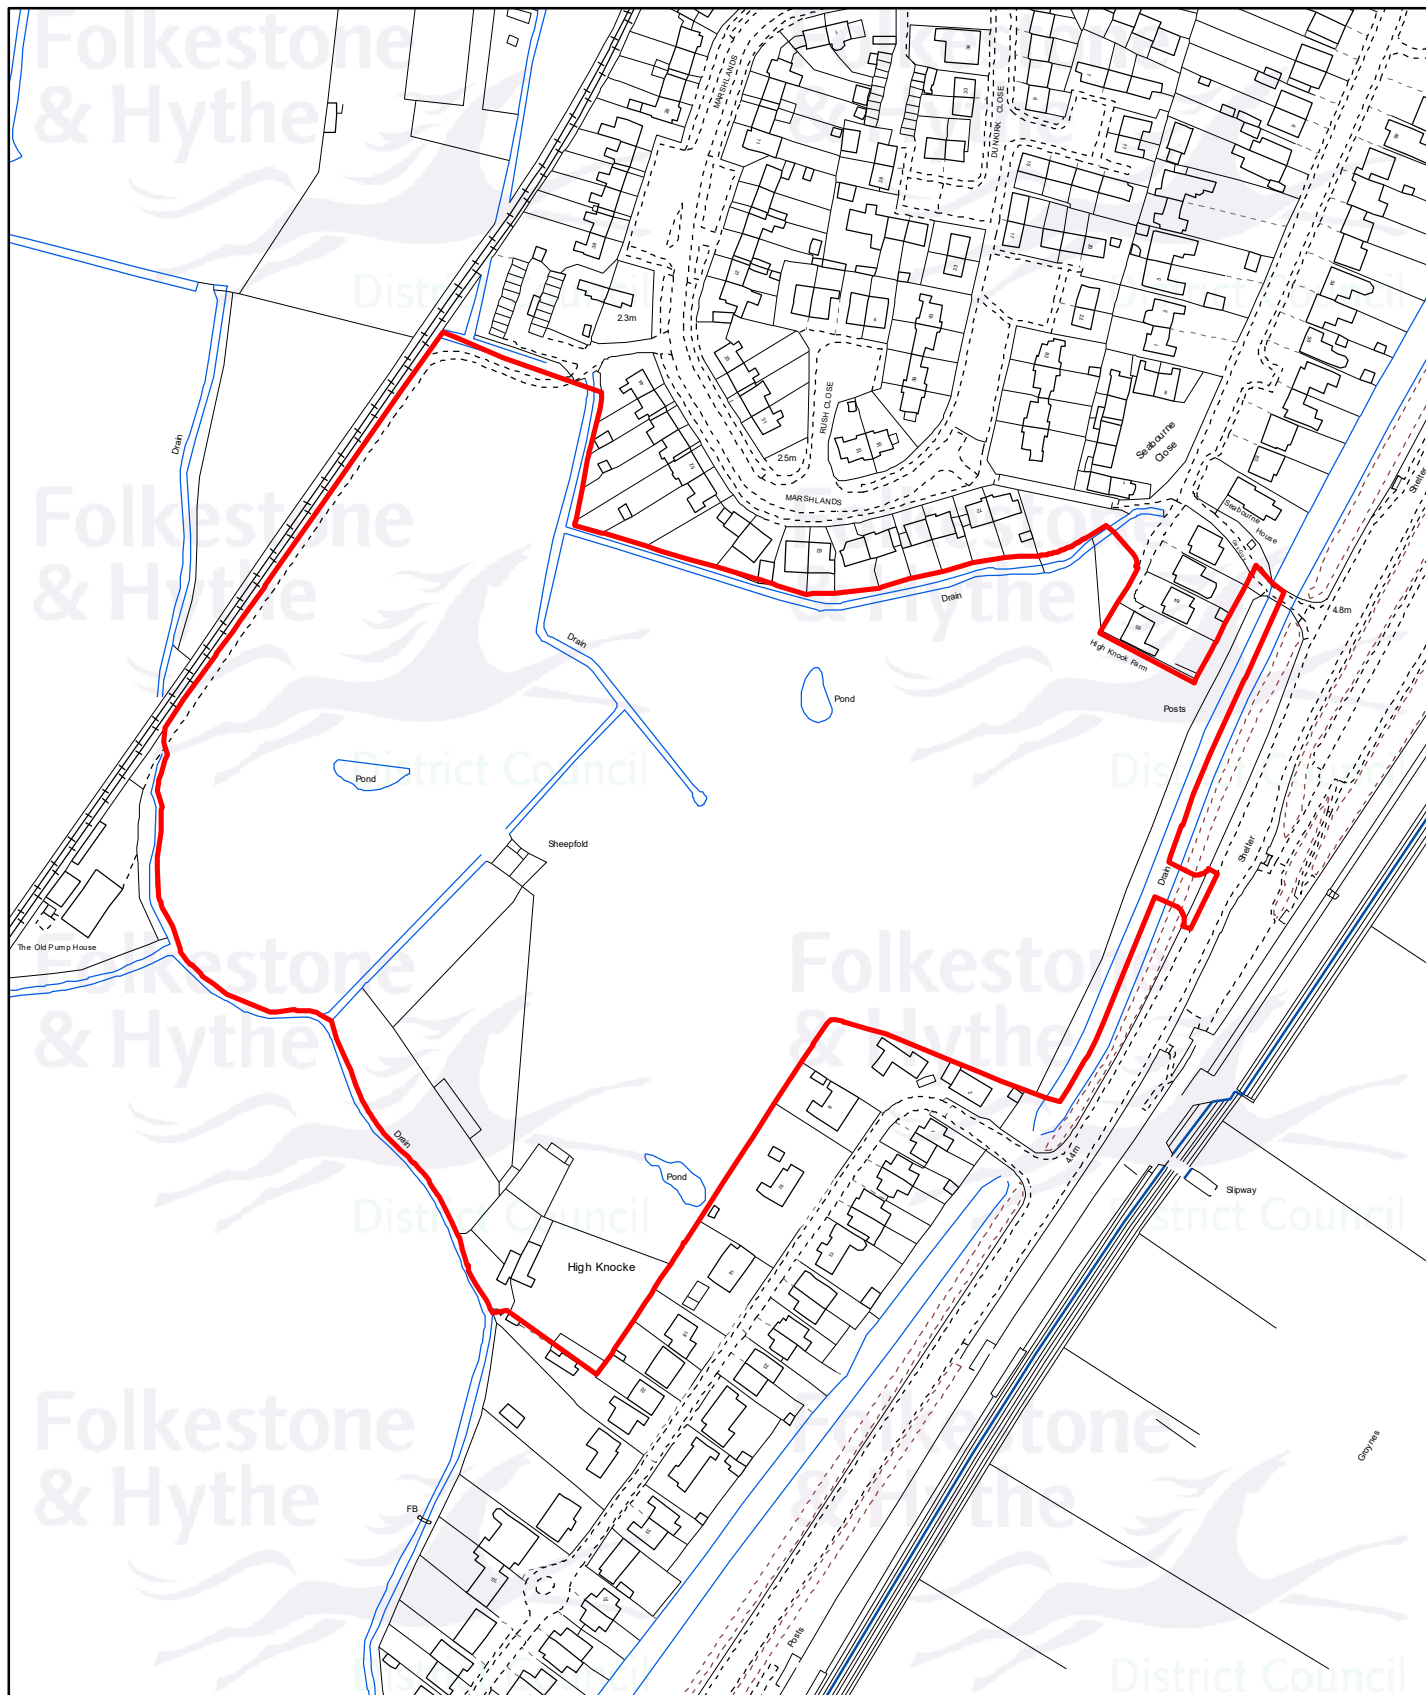

# 21/2525/FH - Land Adjoining High Knocke Farm, Seabourne Way, Dymchurch

Drawn date:  
10 Mar 2023

Drawn by:  
Brian Harper

Drawing ref.:  
0928/COM/TG

Contains Ordnance Survey data  
© Crown copyright and database right  
Folkestone & Hythe District Council 100019677 - 2023

Drawn at 1:2,500 on A4